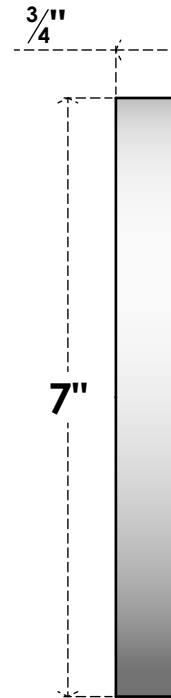

# ROSP070X070X075GRY02

7"W X 7"H X 3/4"P STANDARD GRAYSON BULLSEYE ROSETTE WITH SQUARE EDGE, ARCHITECTURAL GRADE PVC

**FRONT**

**SIDE**

EKENA MILLWORK  
2300 WEST MAIN ST.  
CLARKSVILLE, TX 75426  
TOLL FREE: 866-607-0453  
WWW.EKENAMILLWORK.COM

**NOTES**

1. INSTALLATION TO BE COMPLETED IN ACCORDANCE WITH MANUFACTURER'S SPECIFICATIONS.
2. DRAWING MAY NOT BE TO SCALE
3. THIS DRAWING IS INTENDED FOR DESIGN AND PLANNING PURPOSES ONLY.
4. ALL INFORMATION CONTAINED HEREIN WAS CURRENT AT THE TIME OF DEVELOPMENT BUT MUST BE REVIEWED AND APPROVED BY THE PRODUCT MANUFACTURER TO BE CONSIDERED ACCURATE.
5. ARCHITECTURAL GRADE PVC PRODUCTS ARE MADE FROM EXPANDED CELLULAR PVC AND COME NATURALLY WHITE BUT MAY BE PAINTED