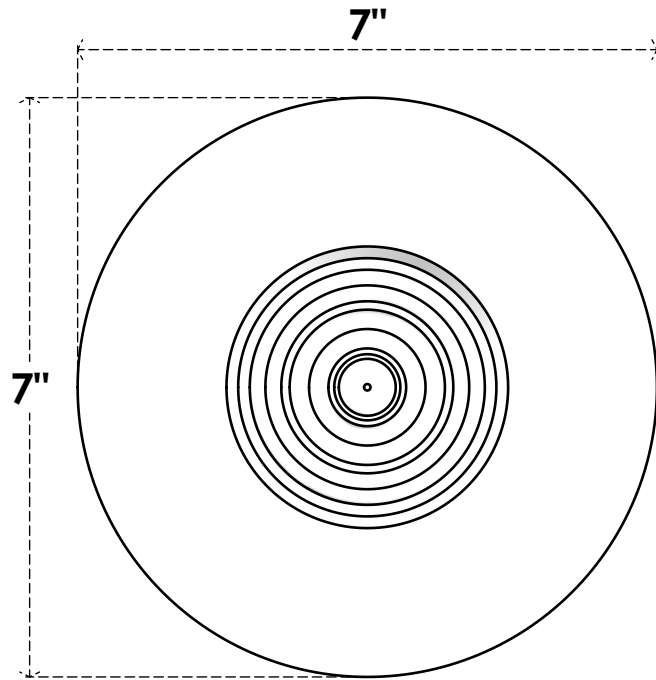

# ROSP070X070X075GRY02

7"W X 7"H X 3/4"P STANDARD GRAYSON BULLSEYE ROSETTE WITH SQUARE EDGE, ARCHITECTURAL GRADE PVC

**FRONT**

**SIDE**

EKENA MILLWORK  
2300 WEST MAIN ST.  
CLARKSVILLE, TX 75426  
TOLL FREE: 866-607-0453  
WWW.EKENAMILLWORK.COM